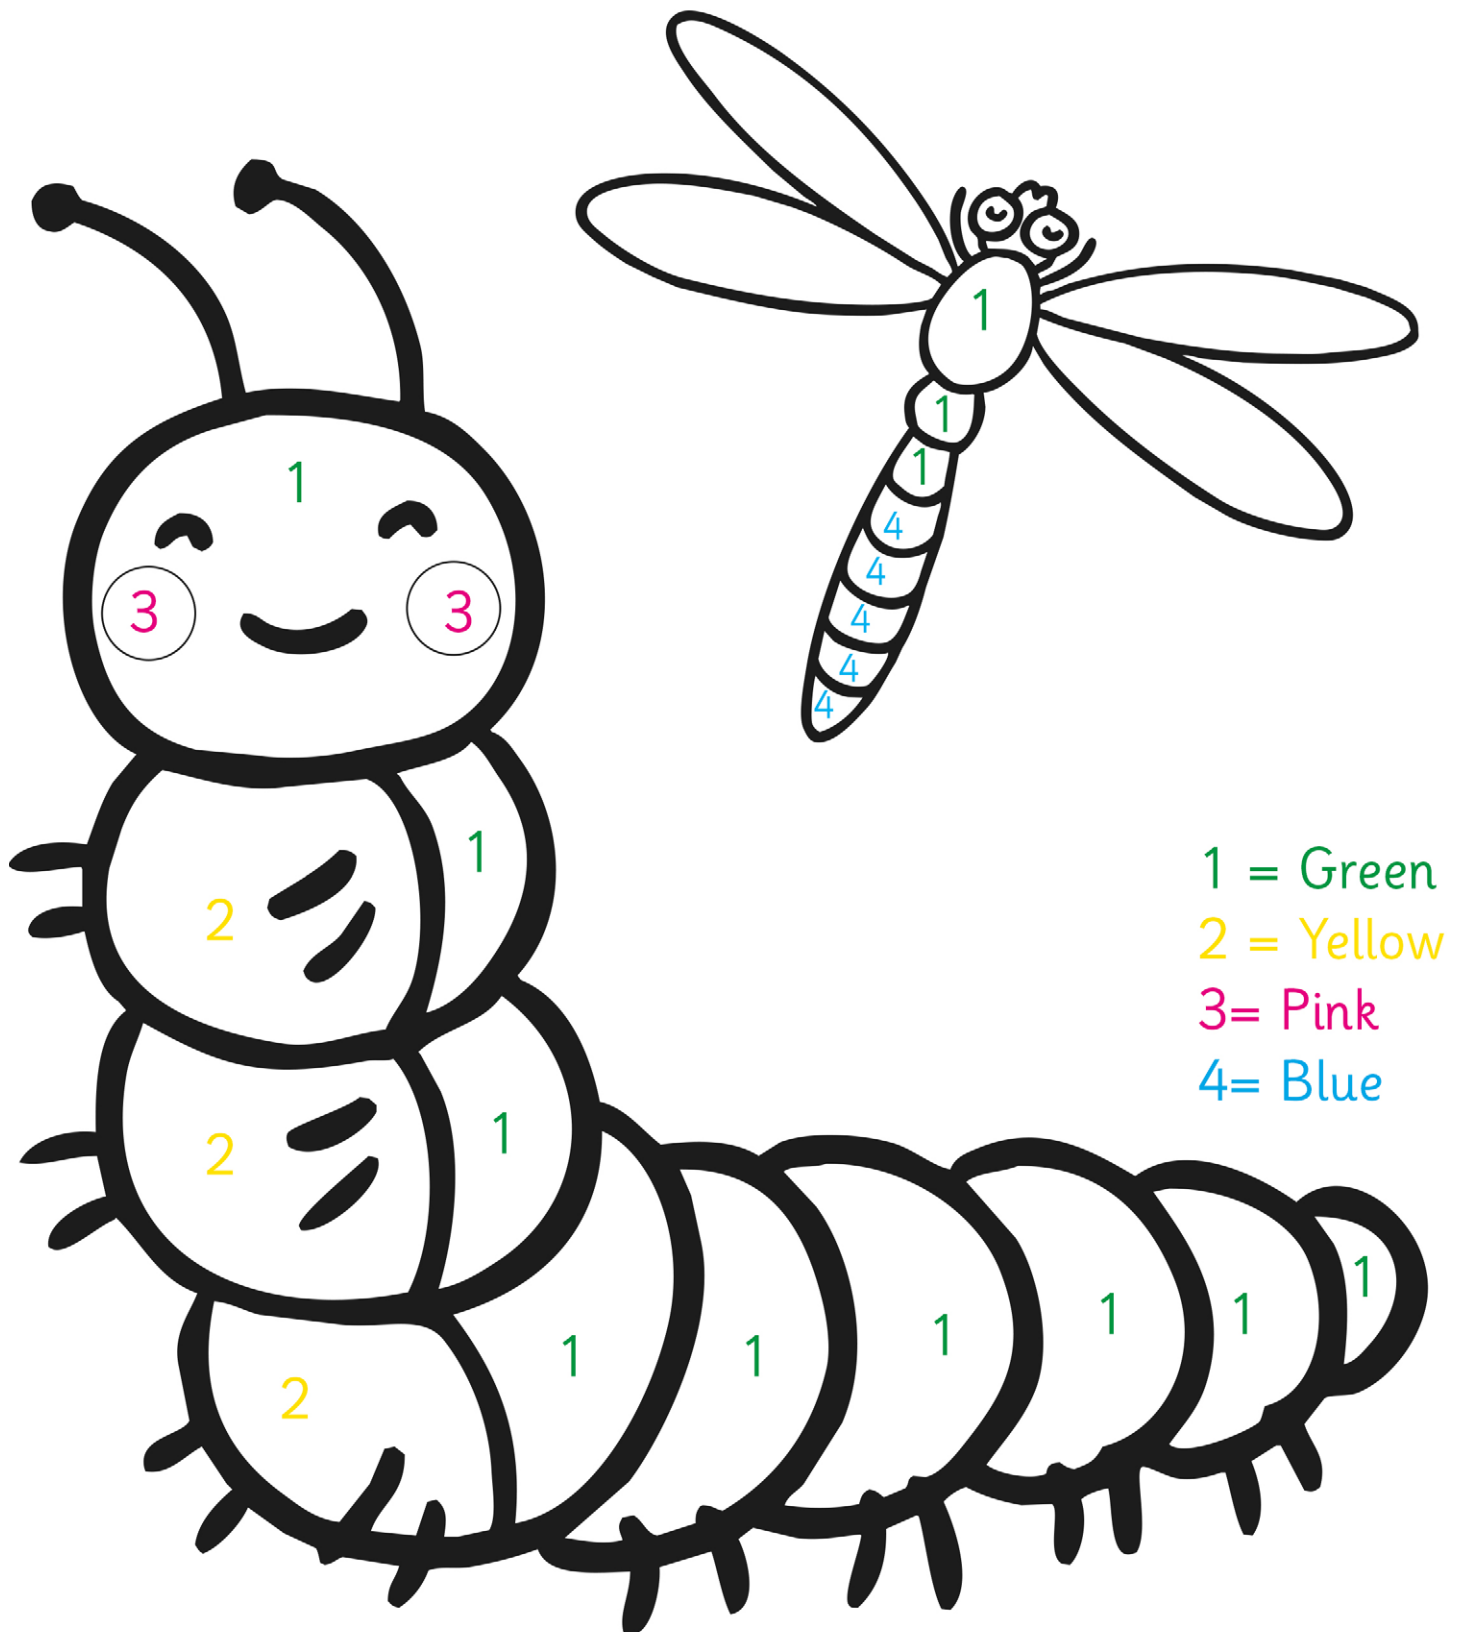

Minibeasts Colour by Number

Colour in the parts of the picture according to the numbers shown in the key.

Minibeasts Colour by Number

Colour in the parts of the picture according to the numbers shown in the key.

1 = Pink

2 = Blue

3 = Black