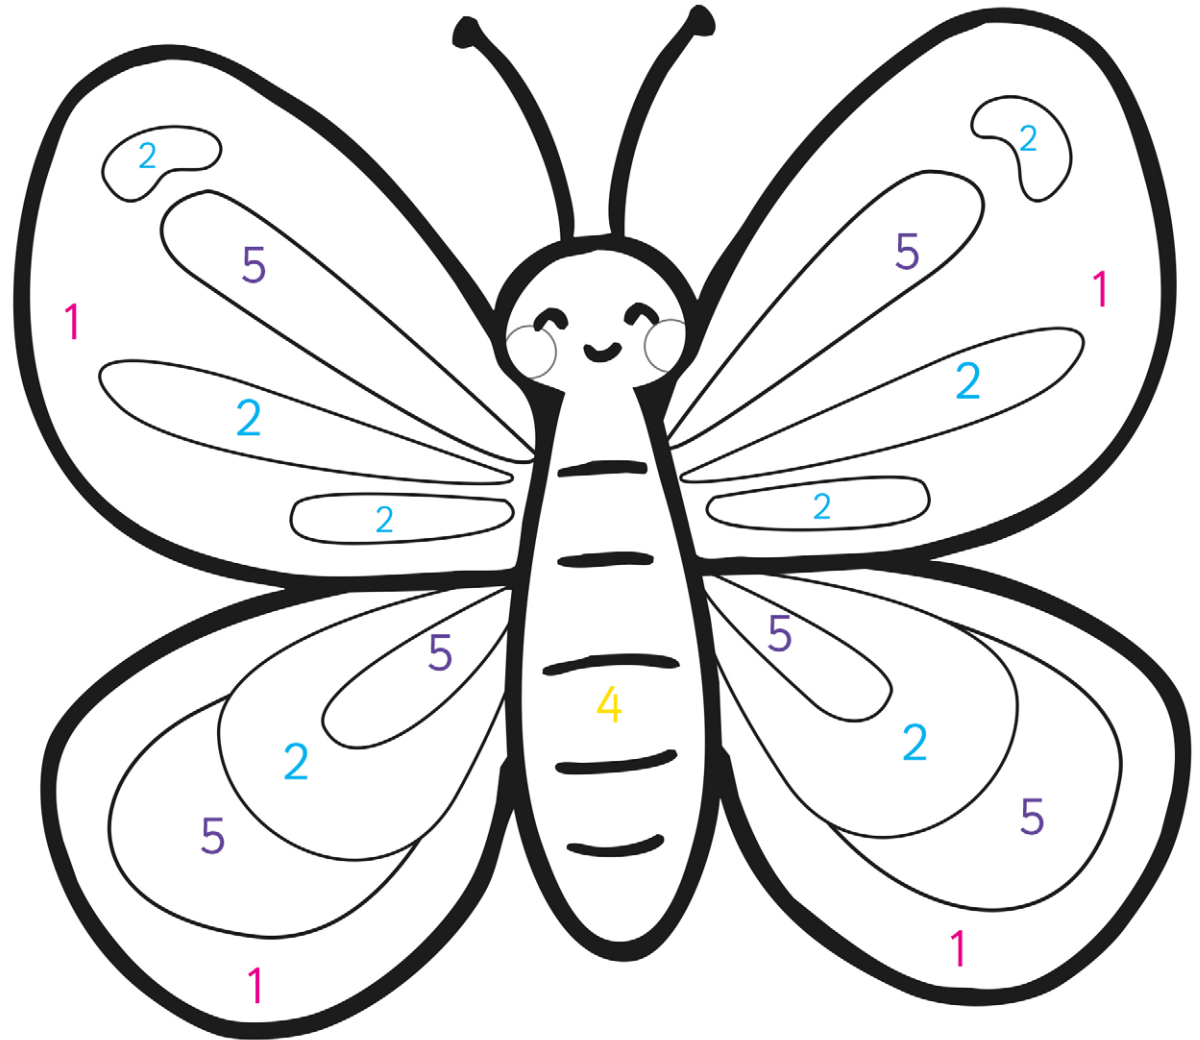

Minibeasts Colour by Number

Colour in the parts of the picture according to the numbers shown in the key.

Minibeasts Colour by Number

Colour in the parts of the picture according to the numbers shown in the key.

1 = Pink

2 = Blue

3 = Black