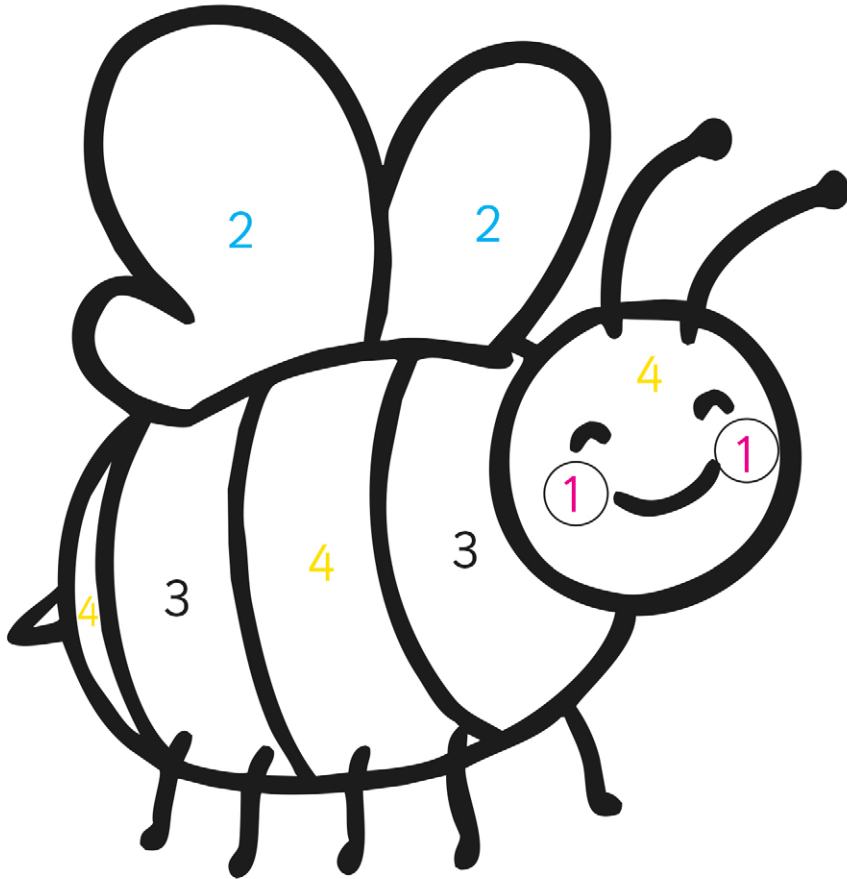

Minibeasts Colour by Number

Colour in the parts of the picture according to the numbers shown in the key.

Minibeasts Colour by Number

Colour in the parts of the picture according to the numbers shown in the key.

1 = Pink

2 = Blue

3 = Black